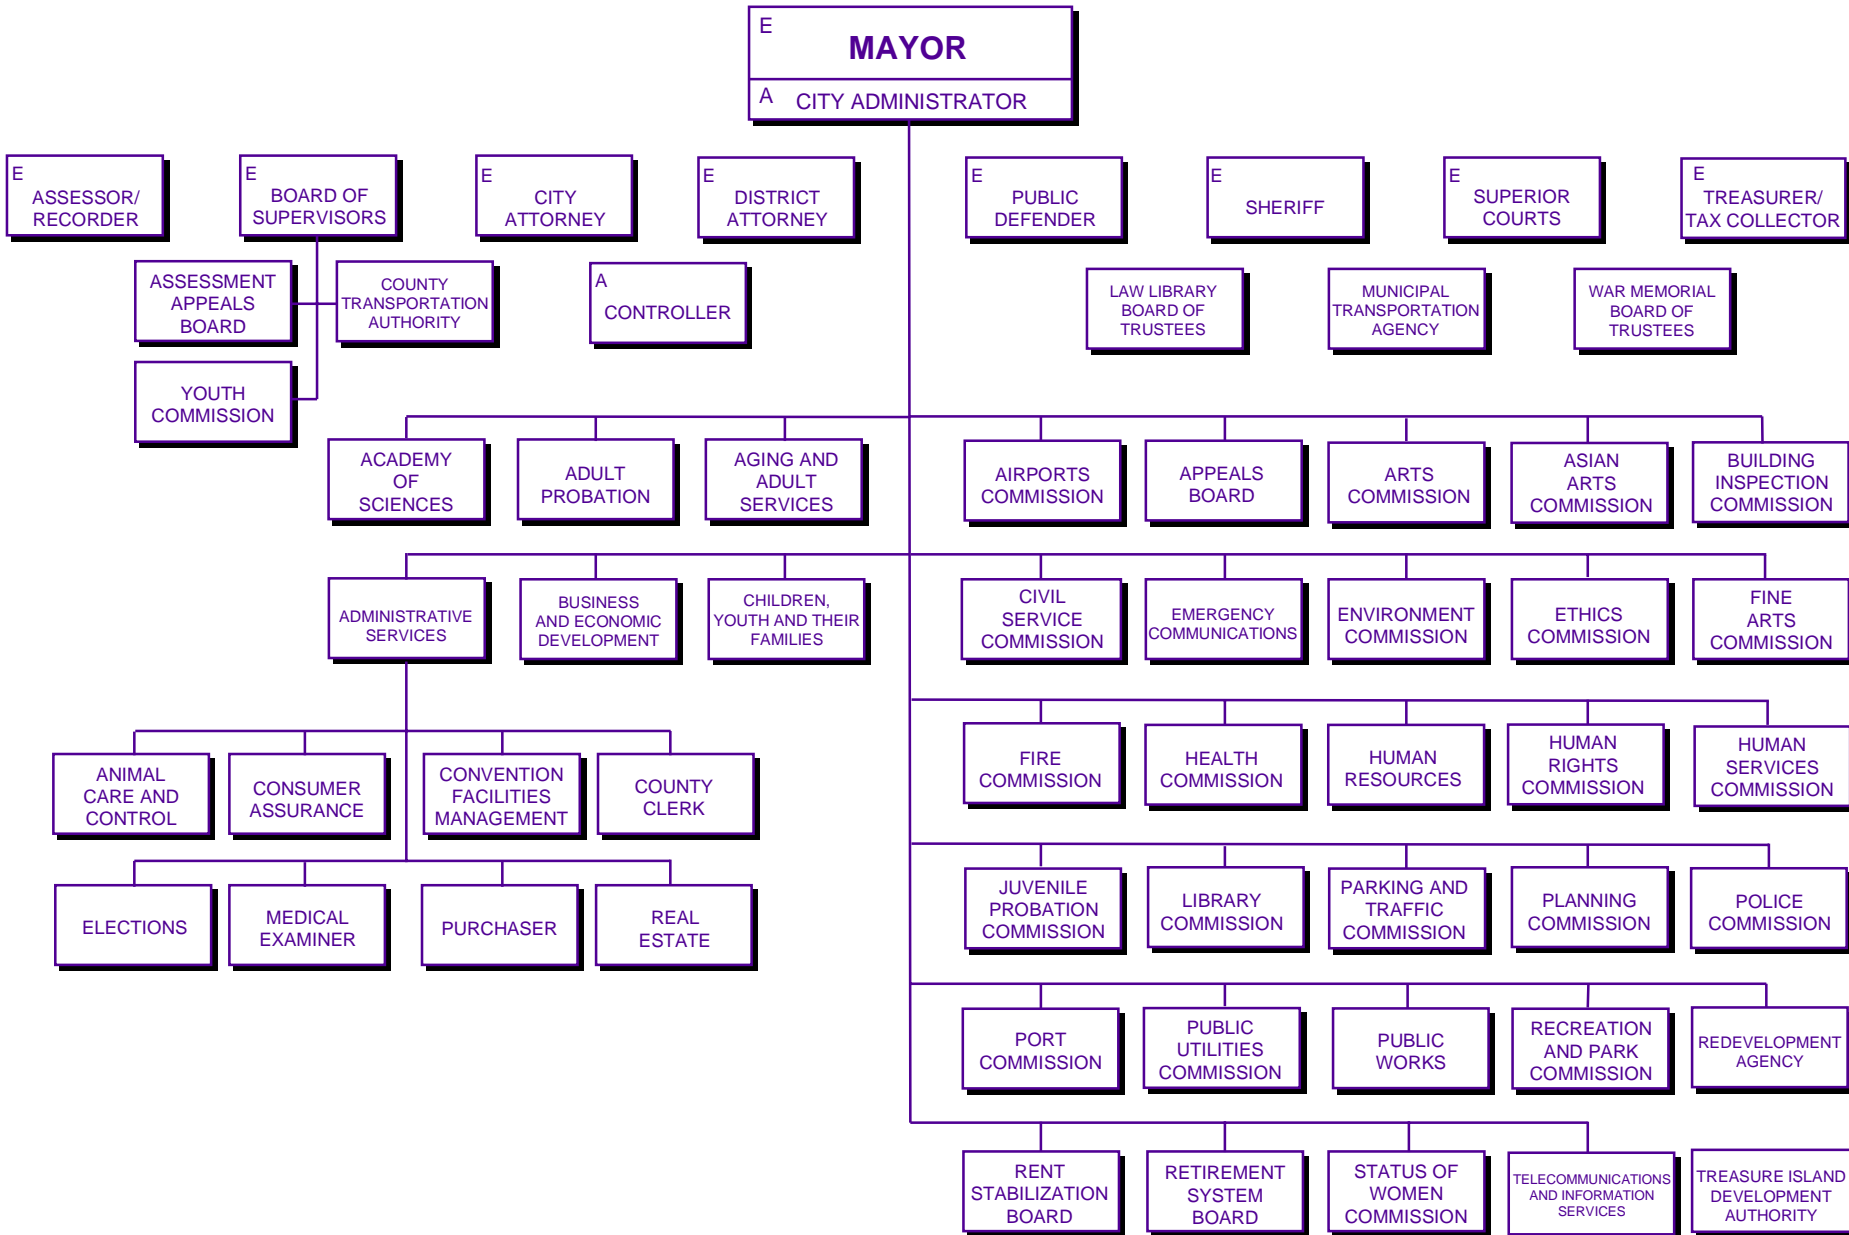

# San Francisco City and County Government

(As of June 30, 2001)

A Appointed by Mayor and confirmed by Board of Supervisors  
 E Elected